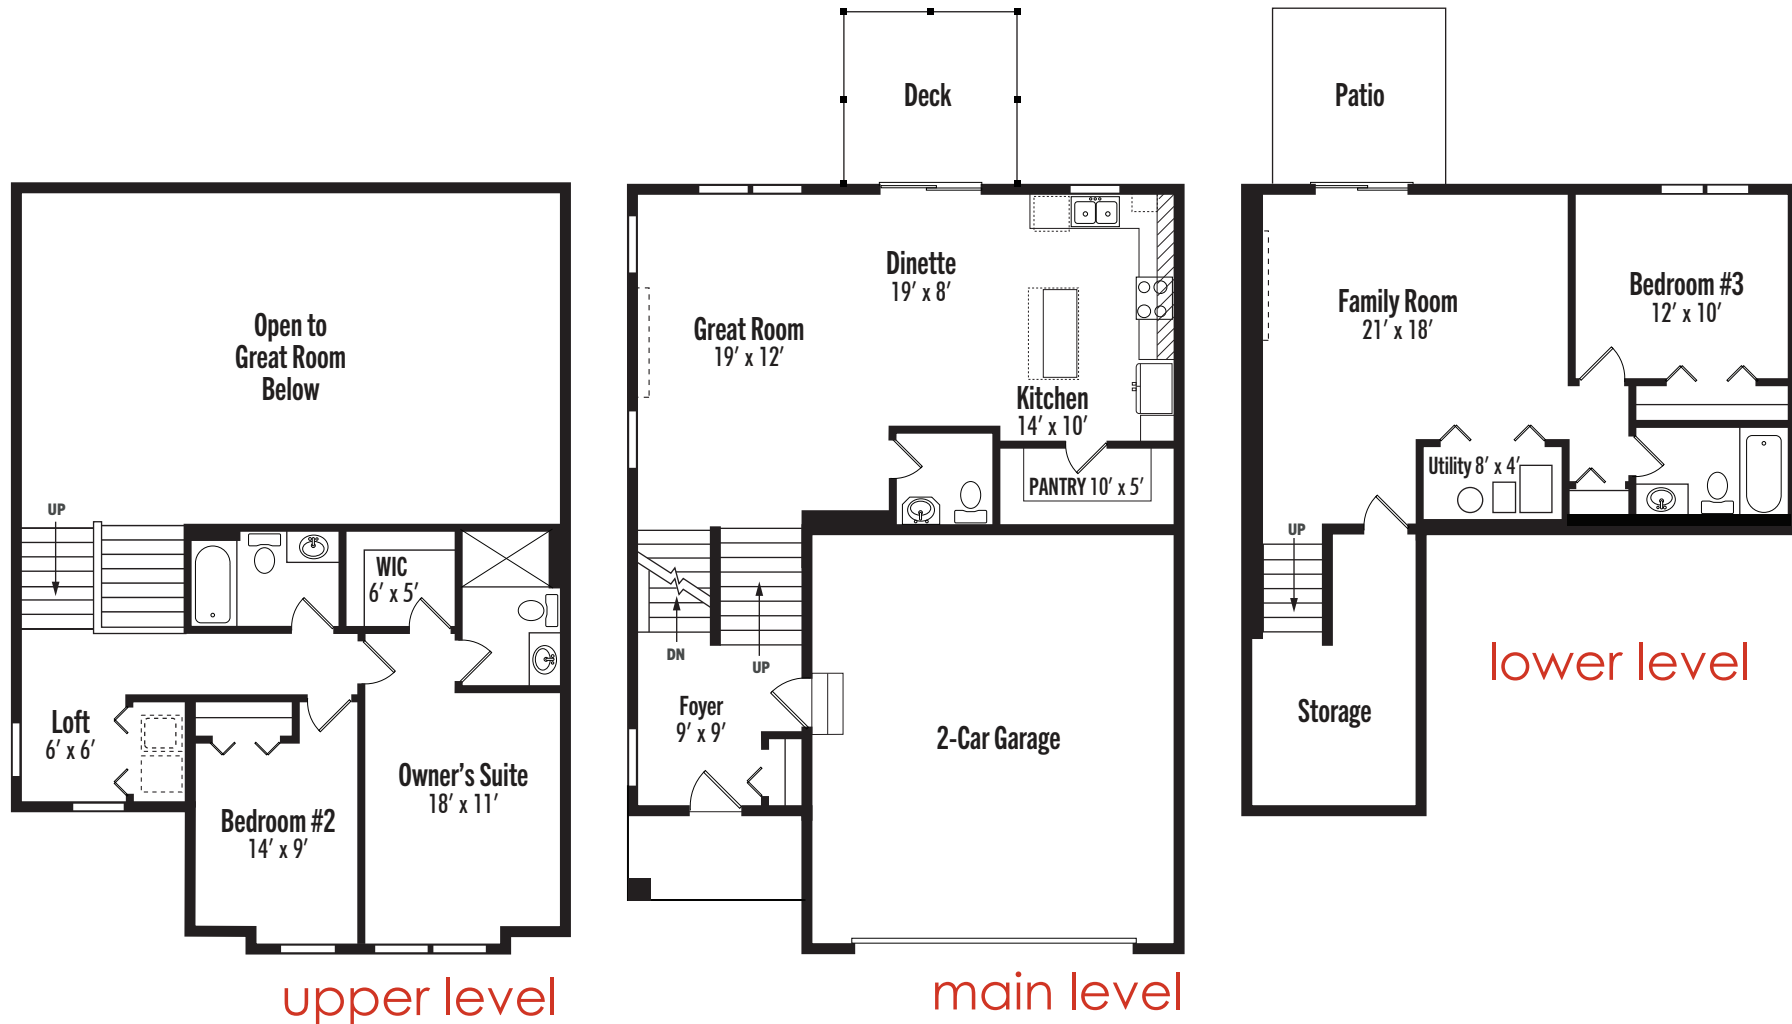

The Sable

Glacier Creek Townhome Collection

3 Bedrooms | 4 Bathrooms | 2-Car Garage
2,069 Finished Square Feet

 Brandt
Anderson
brandtanderson.com

The Sable

Glacier Creek Townhome Collection

3 Bedrooms | 4 Bathrooms | 2-Car Garage

2,069 Finished Square Feet

Brand Anderson DREAM HOMES FOR REAL BUDGETS
brandanderson.com

 Elevations and floorplans are artist's concepts and are subject to change without notice. Garage size may vary from home to home and may not accommodate all vehicles. All homes are subject to local codes. Square footages are approximate and vary from home to home. Please consult your New Home Consultant for details. Lic. BC#604388 Revised 8/2/2023