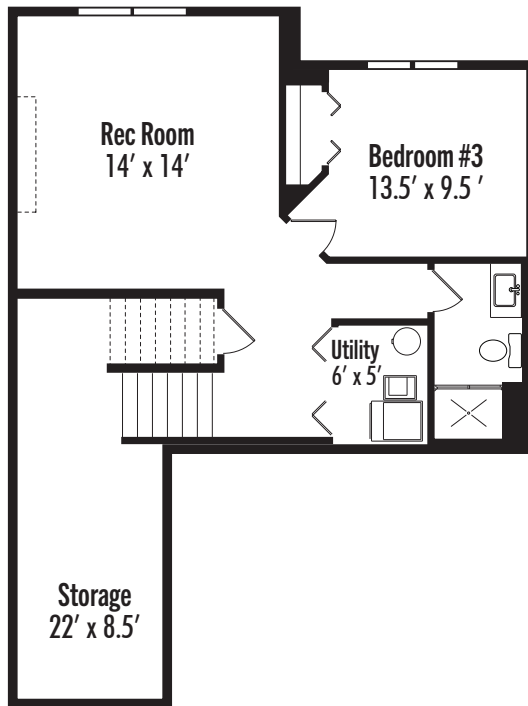

The Grayson

Marion Village Townhome Collection

3 Bedrooms | 3 Bathrooms | 2-Car Garage
2,136 Finished Square Feet

 Brandt
Anderson
brandtanderson.com

The Grayson

Luxury Townhome Collection

3 Bedrooms | 3 Bathrooms | 2-Car Garage
2,136 Finished Square Feet

lower level

main level

upper level

 **Brand Anderson** DREAM HOMES FOR REAL BUDGETS
brandlanderson.com

Elevations and floorplans are artist's concepts and are subject to change without notice. Garage size may vary from home to home and may not accommodate all vehicles. All homes are subject to local codes. Square footages are approximate and vary from home to home. Please consult your New Home Consultant for details. Lic. BC#604388 Revised 12/5/2023