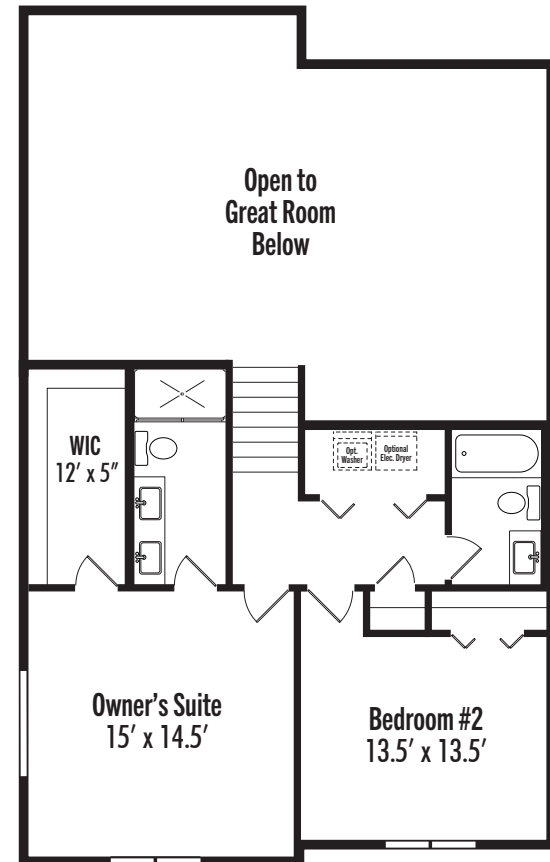

The Grayson

Marion Village Townhome Collection

3 Bedrooms | 3 Bathrooms | 2-Car Garage
2,136 Finished Square Feet

 Brandt
Anderson
brandtanderson.com

The Grayson

Luxury Townhome Collection

3 Bedrooms | 3 Bathrooms | 2-Car Garage
2,136 Finished Square Feet

lower level

main level

upper level

 **Brand Anderson** DREAM HOMES FOR REAL BUDGETS
brandlanderson.com

Elevations and floorplans are artist's concepts and are subject to change without notice. Garage size may vary from home to home and may not accommodate all vehicles. All homes are subject to local codes. Square footages are approximate and vary from home to home. Please consult your New Home Consultant for details. Lic. BC#604388 Revised 12/5/2023