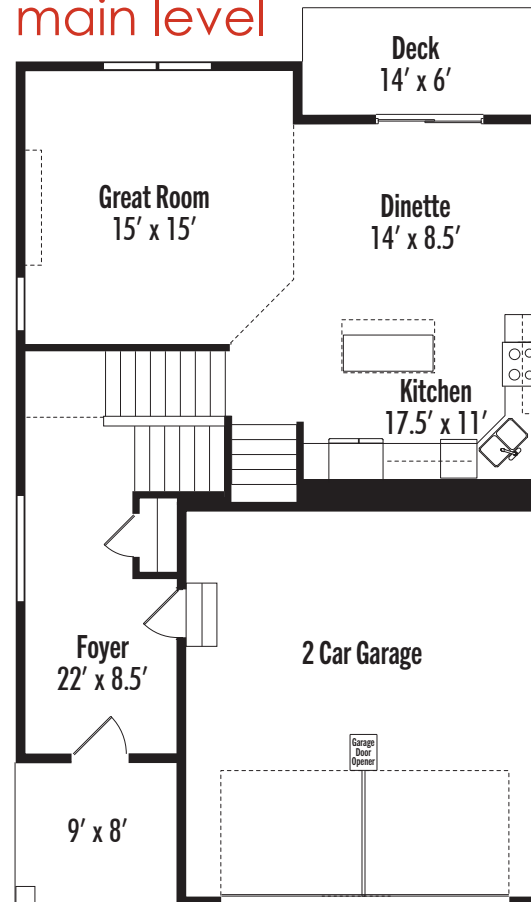

The Grayson

Marion Village Townhome Collection

3 Bedrooms | 3 Bathrooms | 2-Car Garage
2,136 Finished Square Feet

 Brandt
Anderson
brandtanderson.com

The Grayson

Luxury Townhome Collection

3 Bedrooms | 3 Bathrooms | 2-Car Garage
2,136 Finished Square Feet

lower level

main level

upper level

 **Brand Anderson** DREAM HOMES FOR REAL BUDGETS
brandlanderson.com

Elevations and floorplans are artist's concepts and are subject to change without notice. Garage size may vary from home to home and may not accommodate all vehicles. All homes are subject to local codes. Square footages are approximate and vary from home to home. Please consult your New Home Consultant for details. Lic. BC#604388 Revised 12/5/2023