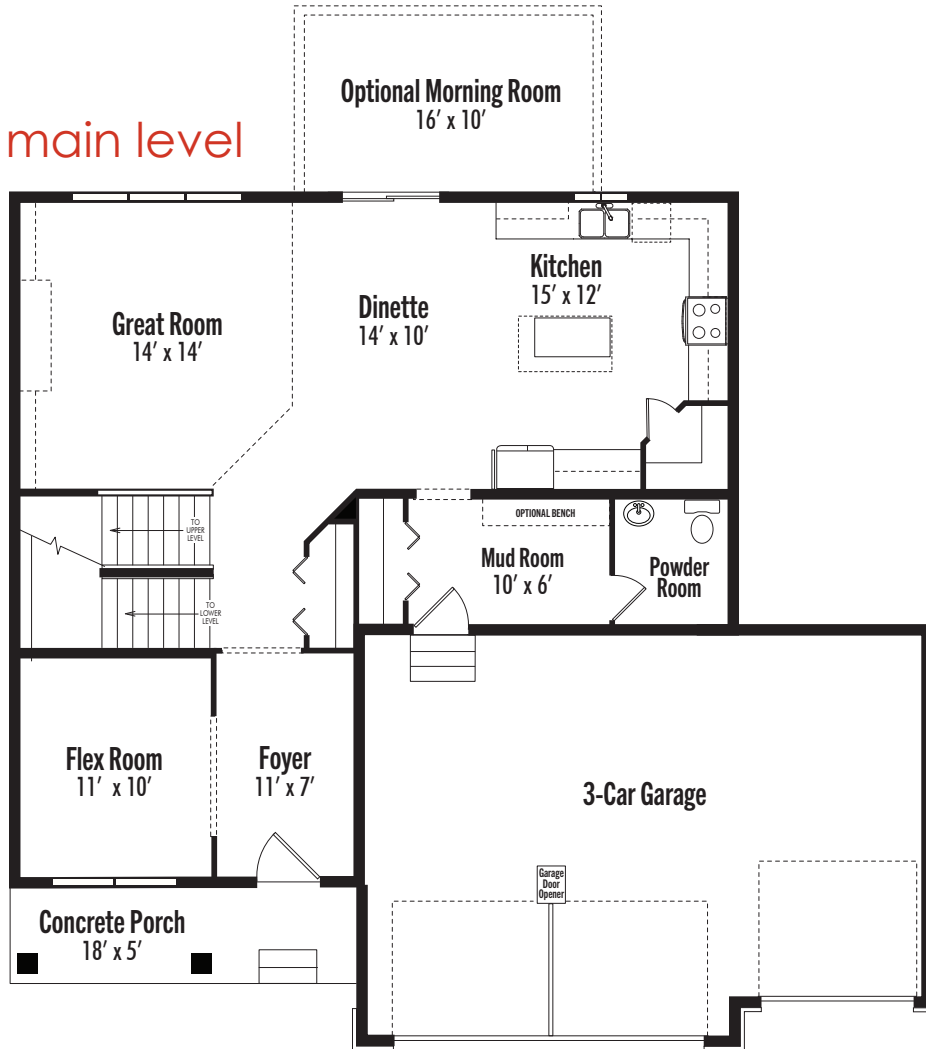

Elevation 1B

The Jayden

Landmark Collection

4 Bedrooms

3 Bathrooms

3-Car Garage

2,440+
Square Feet

Elevation 1

Elevation 4

 Brandt
Anderson
brandtanderson.com

The Jayden

Landmark Collection

4 Bedrooms | 3 Bathrooms | 3-Car Garage
2,440+ Finished Square Feet

main level

upper level

The Jayden

Landmark Collection

4 Bedrooms | 3 Bathrooms | 3-Car Garage
2,440+ Finished Square Feet