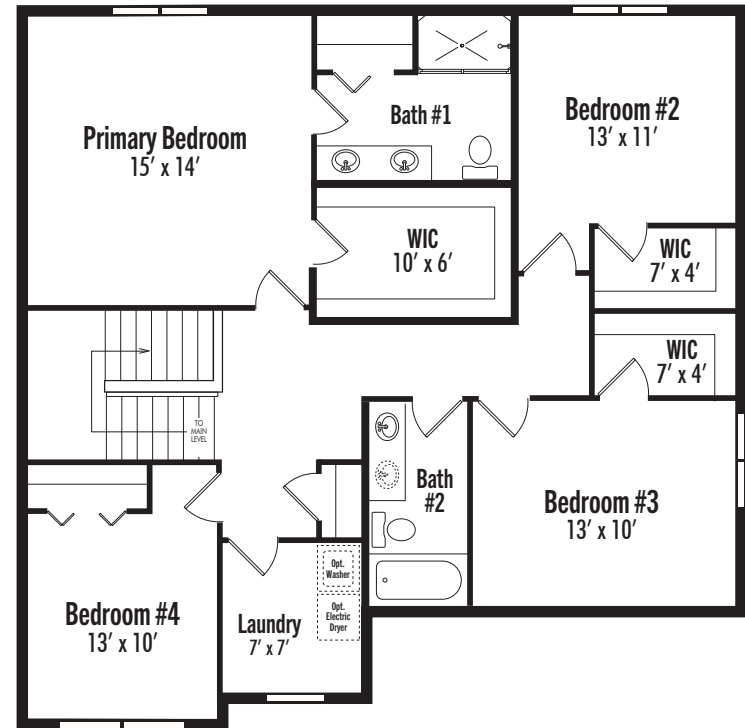

Elevation 1B

The Jayden

Landmark Collection

4 Bedrooms

3 Bathrooms

3-Car Garage

2,440+
Square Feet

Elevation 1

Elevation 4

 Brandt
Anderson
brandtanderson.com

The Jayden

Landmark Collection

4 Bedrooms | 3 Bathrooms | 3-Car Garage
2,440+ Finished Square Feet

main level

upper level

The Jayden

Landmark Collection

4 Bedrooms | 3 Bathrooms | 3-Car Garage
2,440+ Finished Square Feet