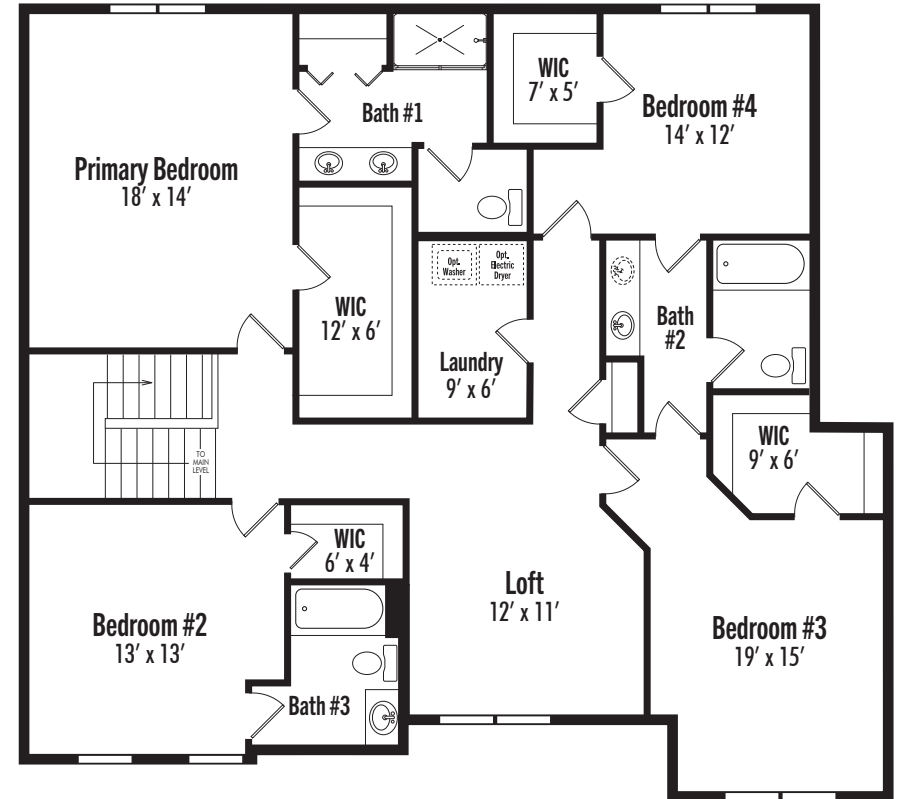

Elevation 1

The Edgestone

Landmark Collection

- 4 Bedrooms
- 4 Bathrooms
- 3-Car Garage
- 3,008+ Square Feet

Elevation 2

 Brandl
Anderson
brandlanderson.com

The Edgestone

Landmark Collection

4 Bedrooms | 3 Bathrooms | 3-Car Garage
3,008+ Finished Square Feet

main level

upper level

The Edgestone

Landmark Collection

4 Bedrooms | 3 Bathrooms | 3-Car Garage
3,008+ Finished Square Feet