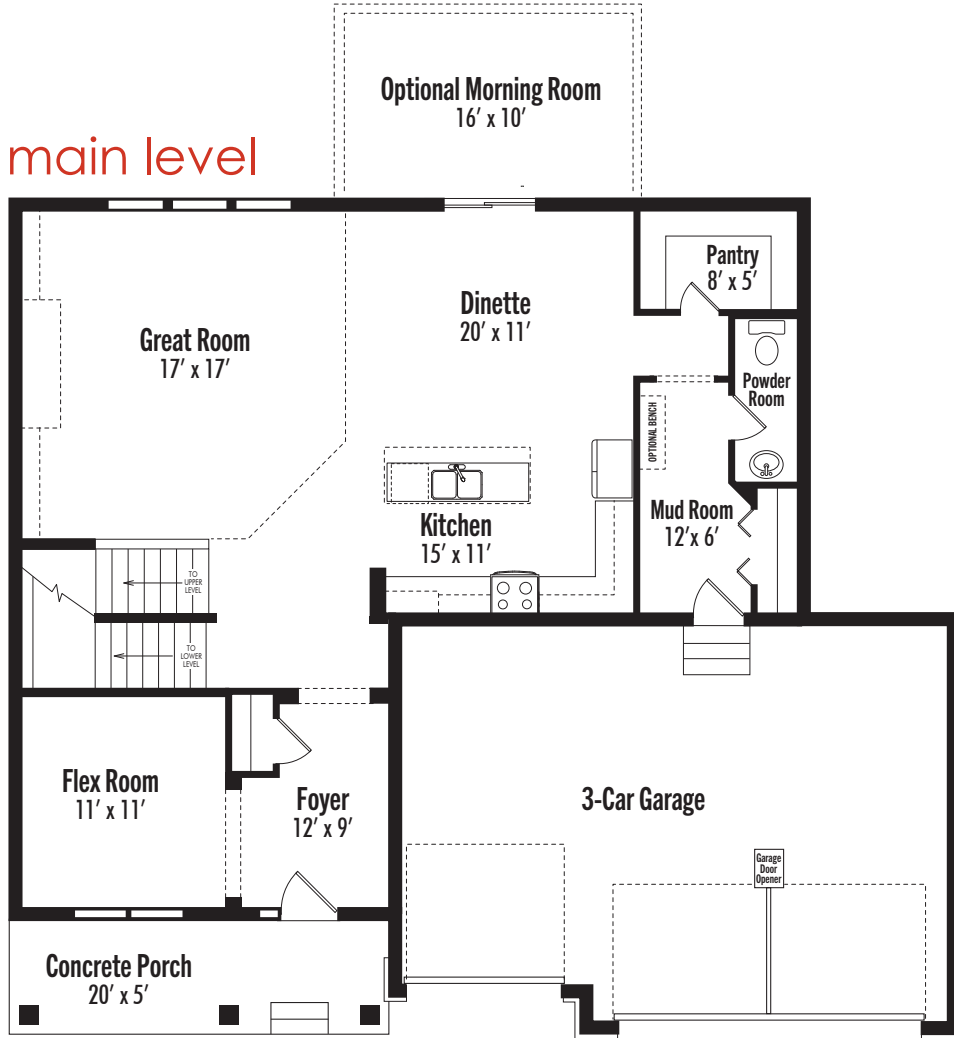

Elevation 1

The Edgestone

Landmark Collection

- 4 Bedrooms
- 4 Bathrooms
- 3-Car Garage
- 3,008+ Square Feet

Elevation 2

 Brandl
Anderson
brandlanderson.com

The Edgestone

Landmark Collection

4 Bedrooms | 3 Bathrooms | 3-Car Garage
3,008+ Finished Square Feet

main level

upper level

The Edgestone

Landmark Collection

4 Bedrooms | 3 Bathrooms | 3-Car Garage
3,008+ Finished Square Feet