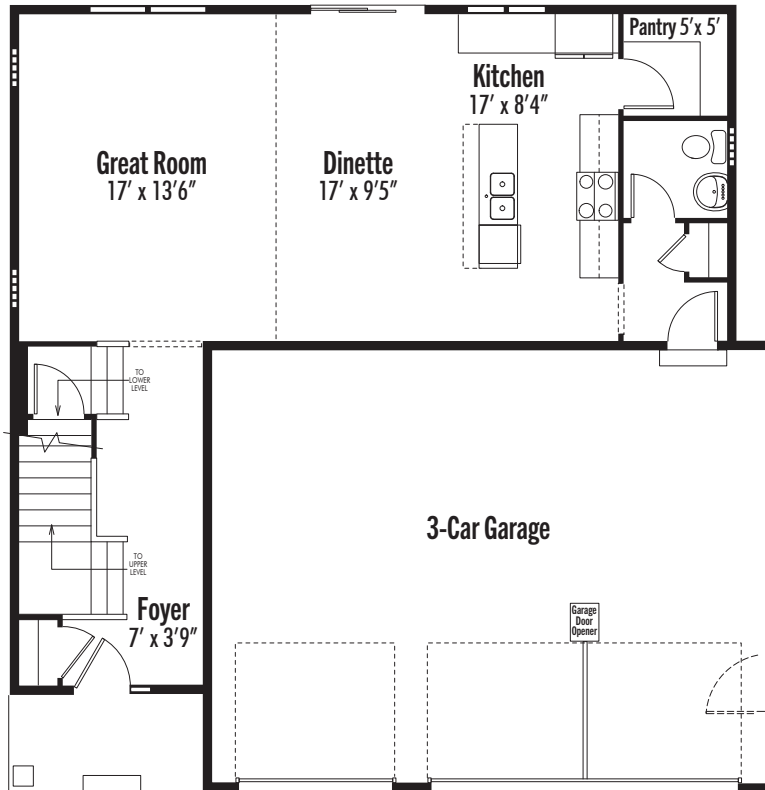

Elevation 1

The Blake

Summit Collection

4 Bedrooms

3 Bathrooms

3-Car Garage

2,071+
Square Feet

Elevation 2

Elevation 4

 Brandt
Anderson
brandtanderson.com

The Blake

Summit Collection

4 Bedrooms | 3 Bathrooms | 3-Car Garage
2,071+ Finished Square Feet

main level

upper level

The Blake

Summit Collection

4 Bedrooms | 3 Bathrooms | 3-Car Garage
2,071+ Finished Square Feet

Brand Anderson DREAM HOMES FOR REAL BUDGETS
brandanderson.com

 Elevations and floorplans are artist's concepts and are subject to change without notice. Garage size may vary from home to home and may not accommodate all vehicles. All homes are subject to local codes. Square footages are approximate and vary from home to home. Please consult your New Home Consultant for details. Lic. BC#604388 Revised 11/13/2024