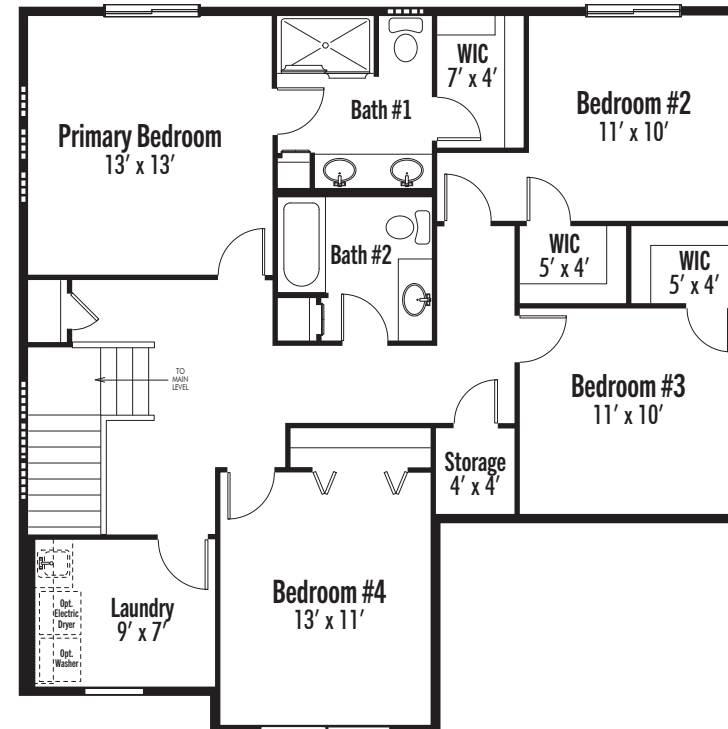

Elevation 1

The Blake

Summit Collection

4 Bedrooms

3 Bathrooms

3-Car Garage

2,071+
Square Feet

Elevation 2

Elevation 4

 Brandt
Anderson
brandtanderson.com

The Blake

Summit Collection

4 Bedrooms | 3 Bathrooms | 3-Car Garage
2,071+ Finished Square Feet

main level

upper level

The Blake

Summit Collection

4 Bedrooms | 3 Bathrooms | 3-Car Garage
2,071+ Finished Square Feet

Brand Anderson DREAM HOMES FOR REAL BUDGETS
brandanderson.com

 Elevations and floorplans are artist's concepts and are subject to change without notice. Garage size may vary from home to home and may not accommodate all vehicles. All homes are subject to local codes. Square footages are approximate and vary from home to home. Please consult your New Home Consultant for details. Lic. BC#604388 Revised 11/13/2024