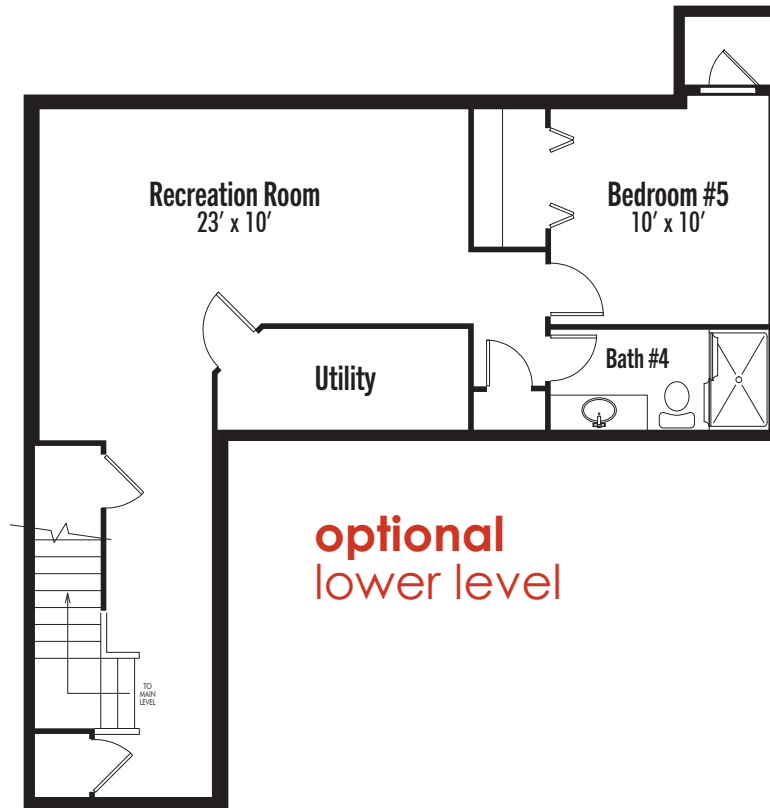

Elevation 1

The Blake

Summit Collection

4 Bedrooms

3 Bathrooms

3-Car Garage

2,071+
Square Feet

Elevation 2

Elevation 4

 Brandt
Anderson
brandtanderson.com

The Blake

Summit Collection

4 Bedrooms | 3 Bathrooms | 3-Car Garage
2,071+ Finished Square Feet

main level

upper level

The Blake

Summit Collection

4 Bedrooms | 3 Bathrooms | 3-Car Garage
2,071+ Finished Square Feet

Brand Anderson DREAM HOMES FOR REAL BUDGETS
brandanderson.com

 Elevations and floorplans are artist's concepts and are subject to change without notice. Garage size may vary from home to home and may not accommodate all vehicles. All homes are subject to local codes. Square footages are approximate and vary from home to home. Please consult your New Home Consultant for details. Lic. BC#604388 Revised 11/13/2024