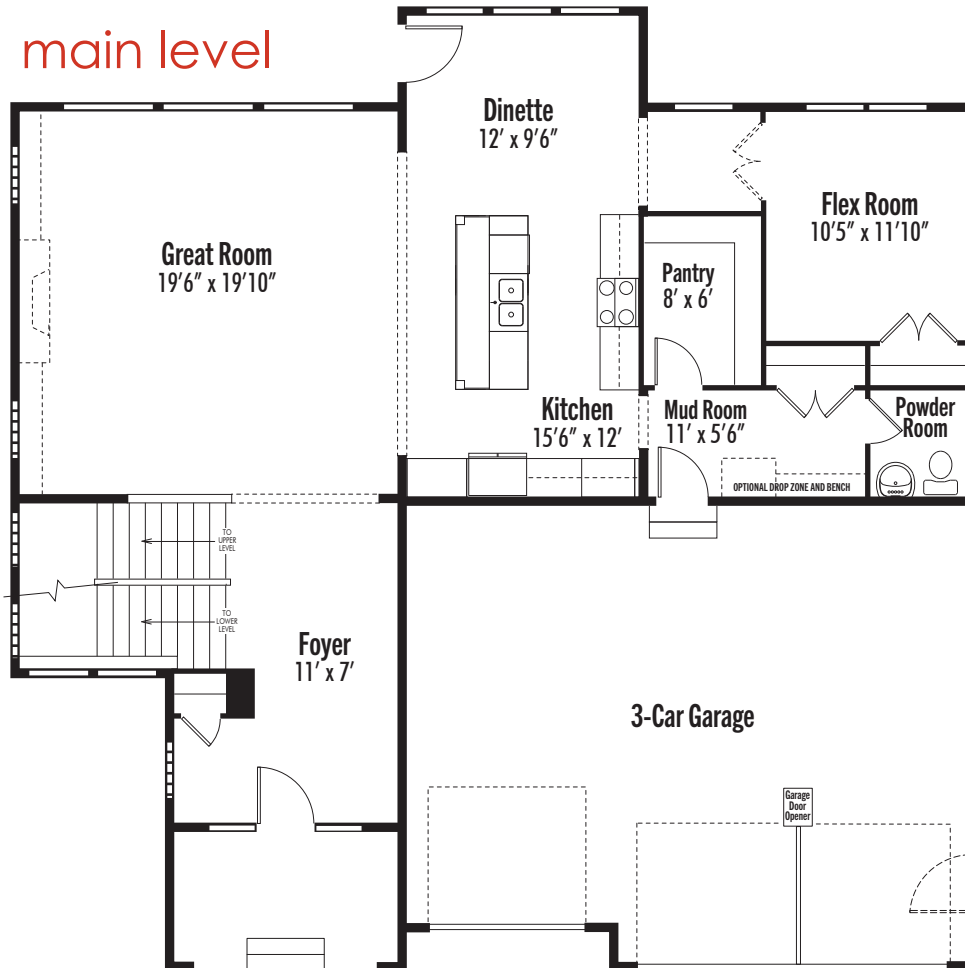

Elevation 1

The Leo

Landmark Collection

- 5 Bedrooms
- 4 Bathrooms
- 3-Car Garage
- 3,384+ Square Feet

Elevation 2

Elevation 4

 Brandt
Anderson
brandtanderson.com

The Leo

Landmark Collection

4 Bedrooms | 4 Bathrooms | 3-Car Garage
3,384+ Finished Square Feet

main level

upper level