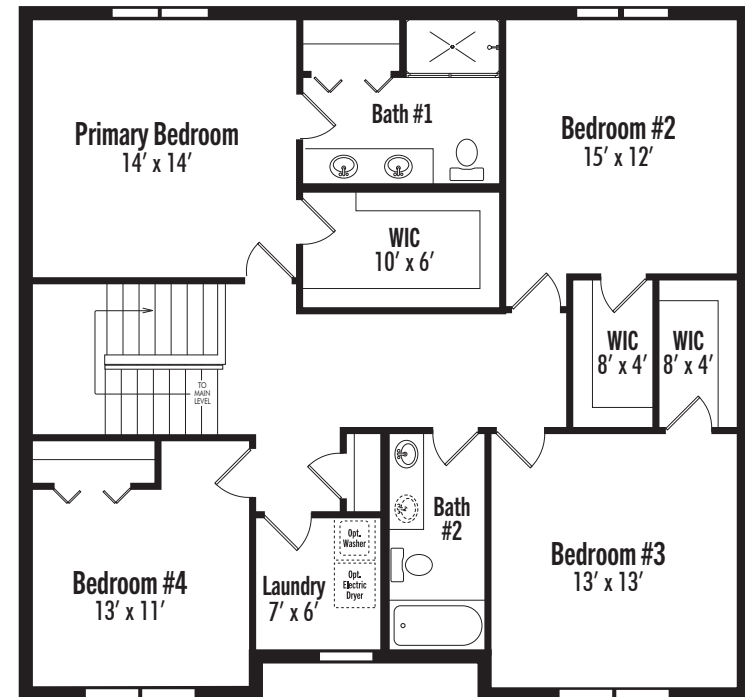

# The Lauren

Landmark Collection

4 Bedrooms

3 Bathrooms

3-Car Garage

2,476+  
Square Feet

Elevation 2

Elevation 3

# The Lauren

Landmark Collection

4 Bedrooms | 3 Bathrooms | 3-Car Garage  
2,476+ Finished Square Feet

upper level

# The Lauren

Landmark Collection

4 Bedrooms | 3 Bathrooms | 3-Car Garage  
2,476+ Finished Square Feet