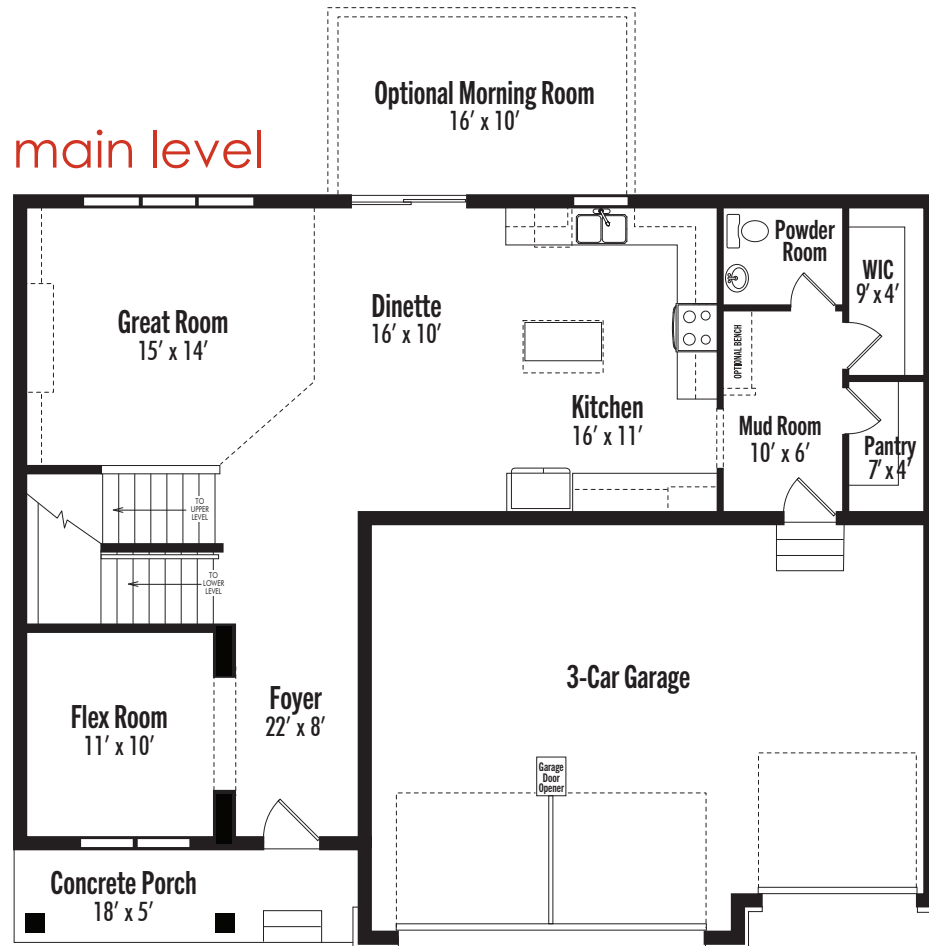

# The Lauren

Landmark Collection

4 Bedrooms

3 Bathrooms

3-Car Garage

2,476+  
Square Feet

Elevation 2

Elevation 3

# The Lauren

Landmark Collection

4 Bedrooms | 3 Bathrooms | 3-Car Garage  
2,476+ Finished Square Feet

upper level

# The Lauren

Landmark Collection

4 Bedrooms | 3 Bathrooms | 3-Car Garage  
2,476+ Finished Square Feet