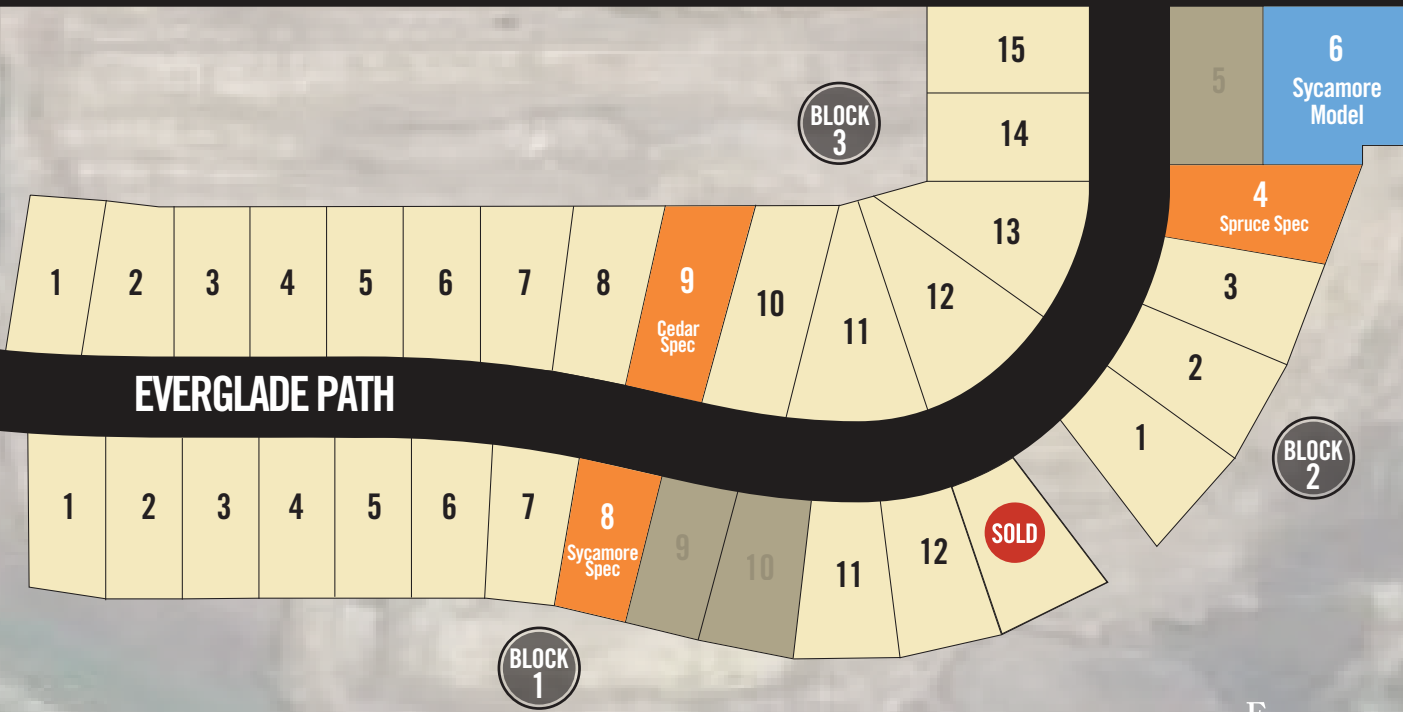

EVERGLADE PATH

Evening Star Way

BLOCK 3

BLOCK 2

BLOCK 1

brandlanderson.com

Floorplans, elevations, hardscape, landscape and lot size are artist's concepts and are subject to change without notice. Please consult your New Home Consultant for details. Lic. #BC604388.