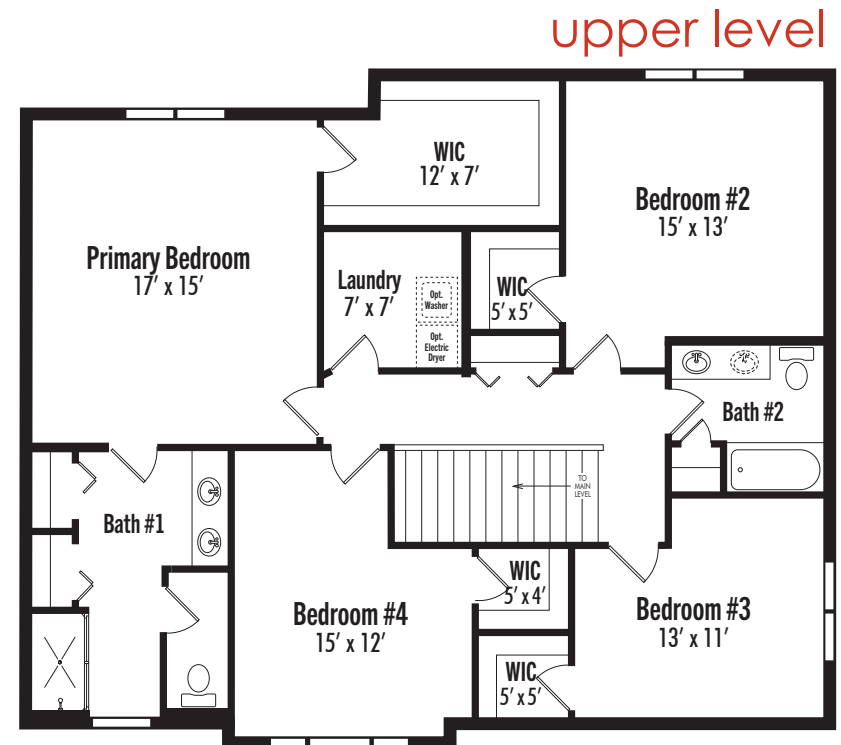

# The Weston

Landmark Collection

4 Bedrooms

3 Bathrooms

3-Car Garage

2,603+  
Square Feet

Elevation 2

Elevation 3

# The Weston

Landmark Collection

4 Bedrooms | 3 Bathrooms | 3-Car Garage  
2,603+ Finished Square Feet