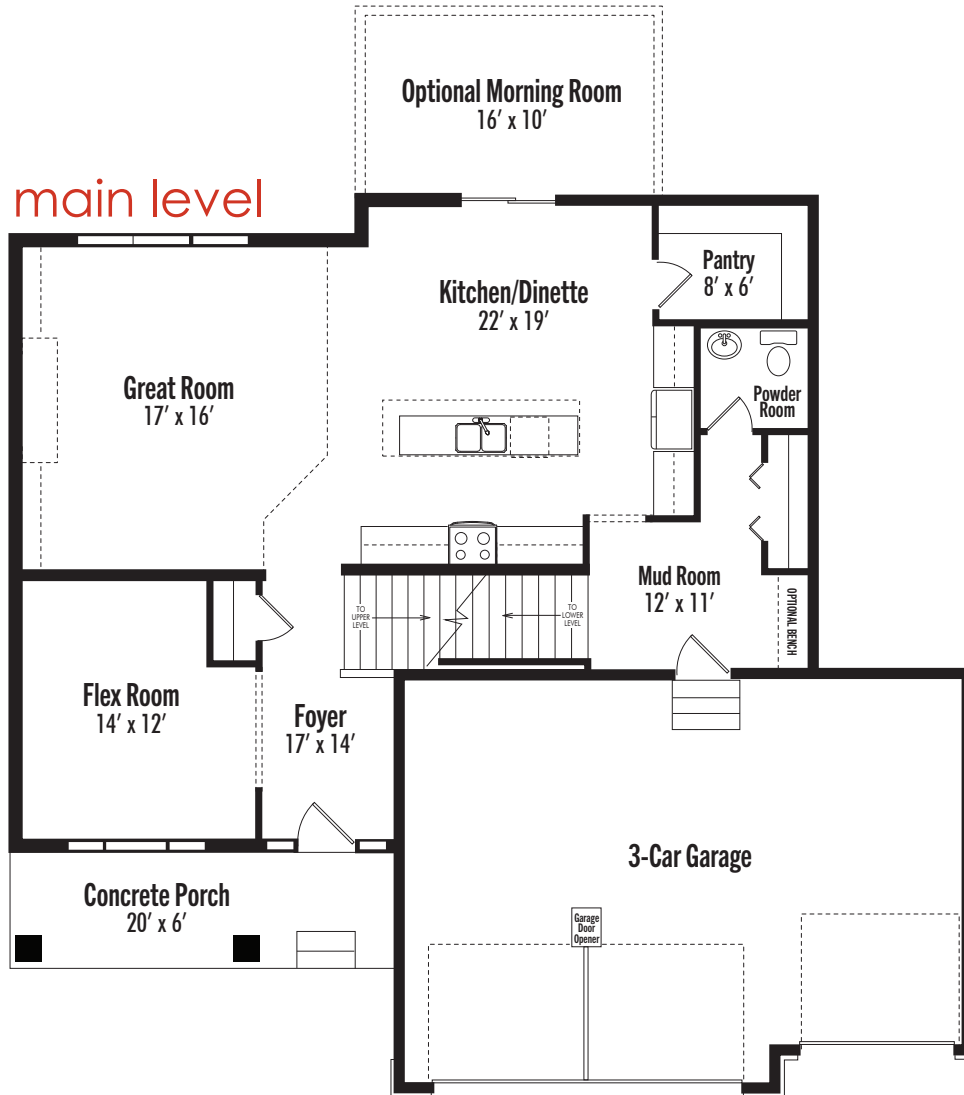

# The Weston

Landmark Collection

4 Bedrooms

3 Bathrooms

3-Car Garage

2,603+  
Square Feet

Elevation 2

Elevation 3

# The Weston

Landmark Collection

4 Bedrooms | 3 Bathrooms | 3-Car Garage  
2,603+ Finished Square Feet