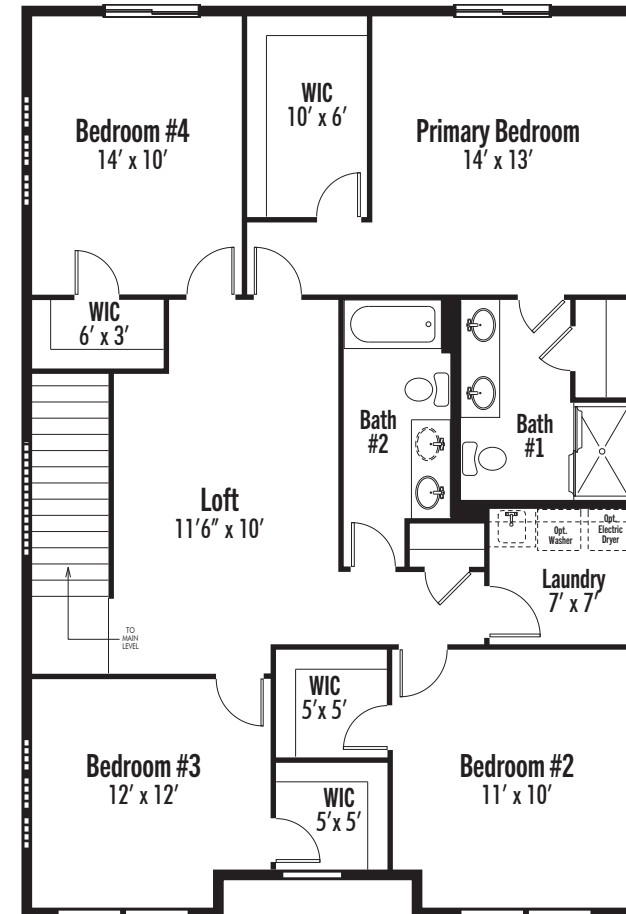

Elevation 1

The Dylan

Summit Collection

4 Bedrooms + Loft

3 Bathrooms

3-Car Garage

2,416+
Square Feet

Elevation 2

Elevation 4

 Brandt
Anderson
brandtanderson.com

The Dylan

Summit Collection

4 Bedrooms + Loft | 3 Bathrooms | 3-Car Garage
2,416 + Finished Square Feet

main level

upper level

The Dylan

Summit Collection

4 Bedrooms + Loft | 3 Bathrooms | 3-Car Garage
2,416+ Finished Square Feet

 **Brand Anderson** DREAM HOMES FOR REAL BUDGETS
brandanderson.com

 Elevations and floorplans are artist's concepts and are subject to change without notice. Garage size may vary from home to home and may not accommodate all vehicles. All homes are subject to local codes. Square footages are approximate and vary from home to home. Please consult your New Home Consultant for details. Lic. BC#604388 Revised 11/13/2024