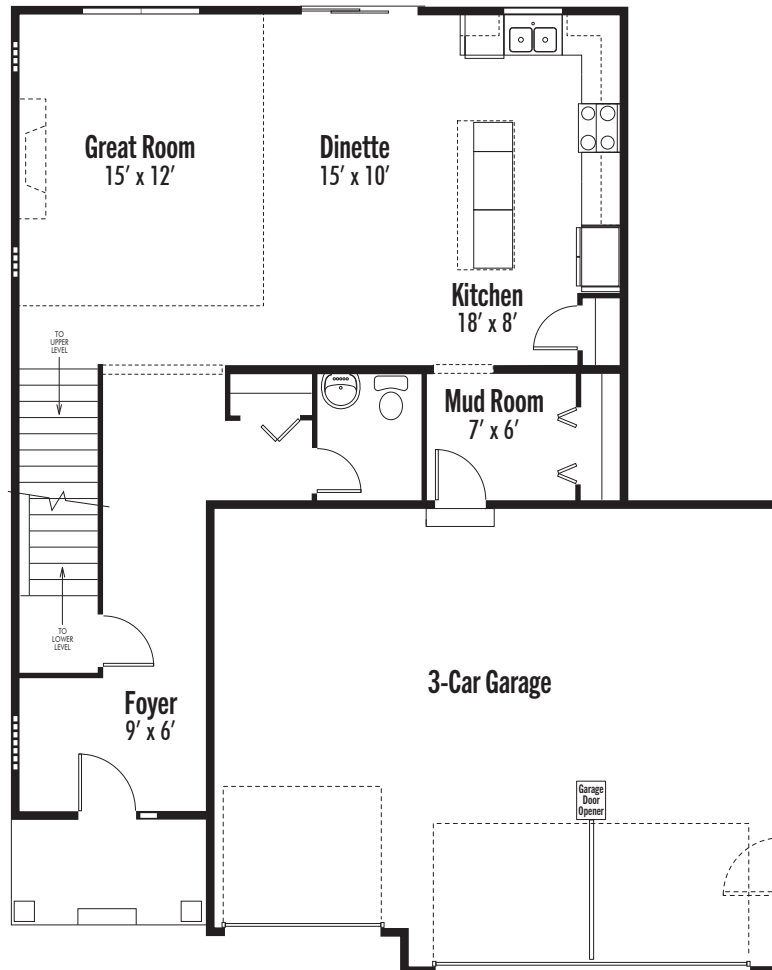

Elevation 1

The Dylan

Summit Collection

4 Bedrooms + Loft

3 Bathrooms

3-Car Garage

2,416+
Square Feet

Elevation 2

Elevation 4

 Brandt
Anderson
brandtanderson.com

The Dylan

Summit Collection

4 Bedrooms + Loft | 3 Bathrooms | 3-Car Garage
2,416 + Finished Square Feet

main level

upper level

The Dylan

Summit Collection

4 Bedrooms + Loft | 3 Bathrooms | 3-Car Garage
2,416+ Finished Square Feet

 **Brand Anderson** DREAM HOMES FOR REAL BUDGETS
brandanderson.com

 Elevations and floorplans are artist's concepts and are subject to change without notice. Garage size may vary from home to home and may not accommodate all vehicles. All homes are subject to local codes. Square footages are approximate and vary from home to home. Please consult your New Home Consultant for details. Lic. BC#604388 Revised 11/13/2024