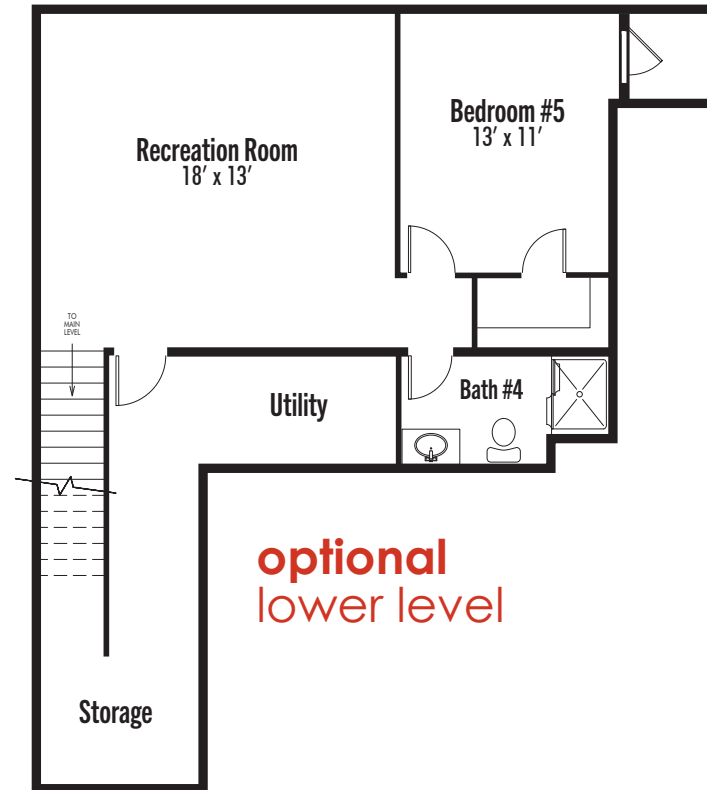

Elevation 1

The Dylan

Summit Collection

4 Bedrooms + Loft

3 Bathrooms

3-Car Garage

2,416+
Square Feet

Elevation 2

Elevation 4

 Brandt
Anderson
brandtanderson.com

The Dylan

Summit Collection

4 Bedrooms + Loft | 3 Bathrooms | 3-Car Garage
2,416 + Finished Square Feet

main level

upper level

The Dylan

Summit Collection

4 Bedrooms + Loft | 3 Bathrooms | 3-Car Garage
2,416+ Finished Square Feet

 **Brand Anderson** DREAM HOMES FOR REAL BUDGETS
brandanderson.com

 Elevations and floorplans are artist's concepts and are subject to change without notice. Garage size may vary from home to home and may not accommodate all vehicles. All homes are subject to local codes. Square footages are approximate and vary from home to home. Please consult your New Home Consultant for details. Lic. BC#604388 Revised 11/13/2024