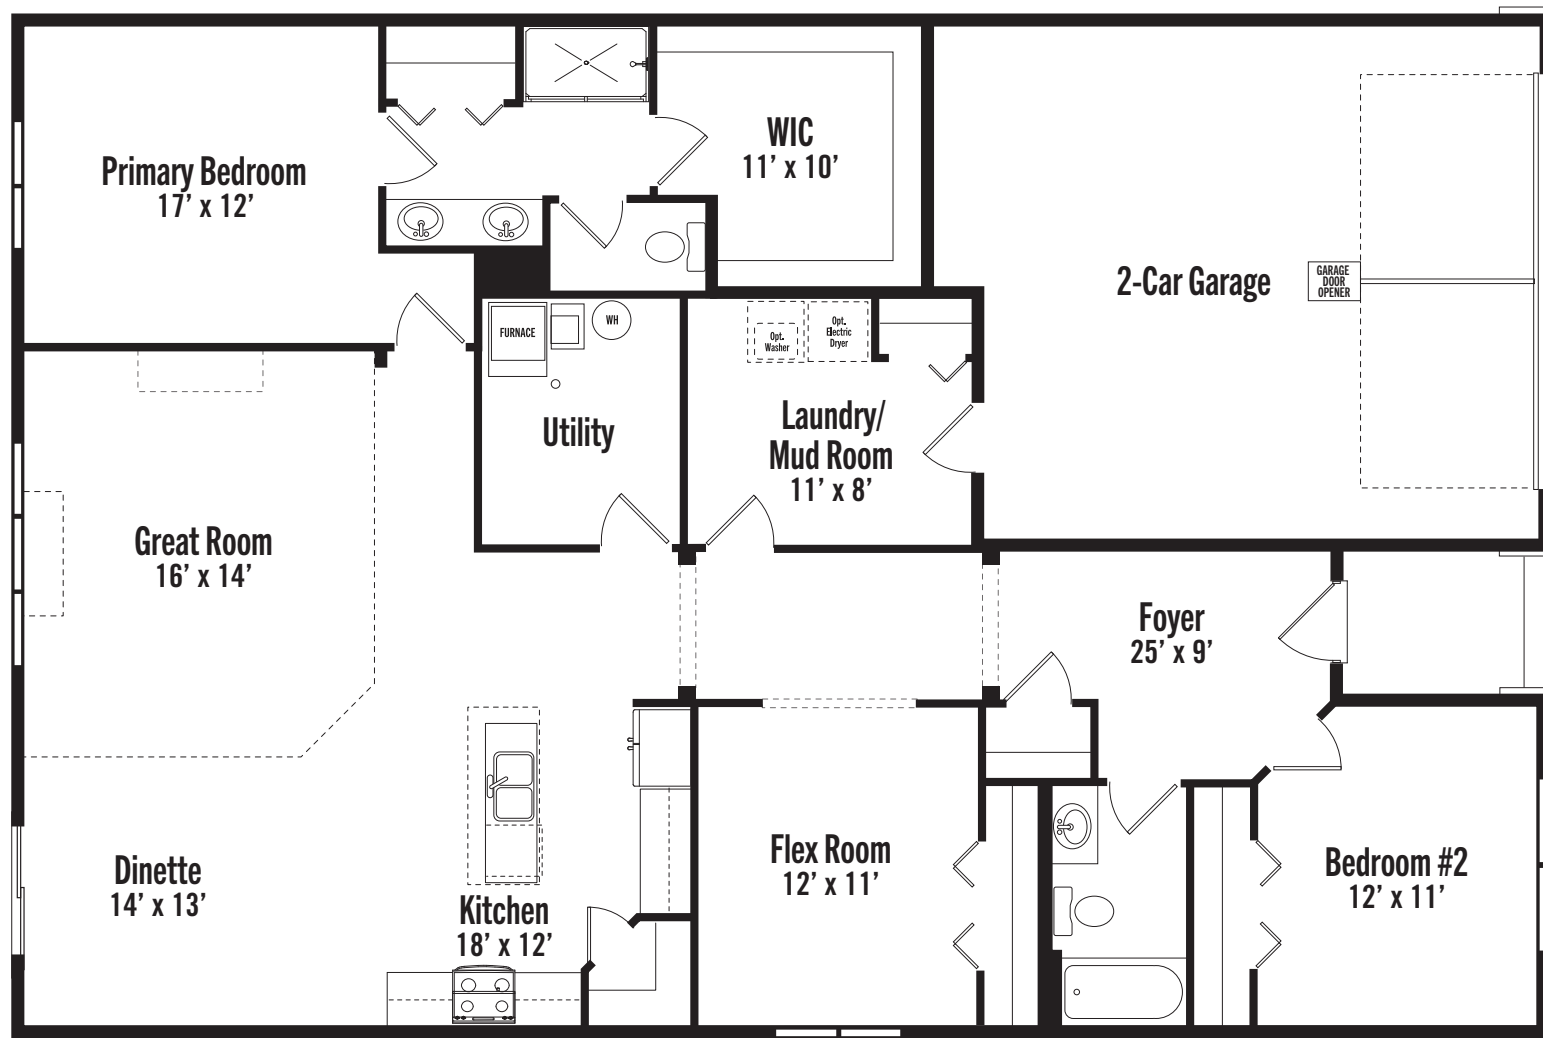

# The Patio Cedar

Landmark Collection

2 Bedrooms

2 Bathrooms

2-Car Garage

1,877  
Square Feet

Elevation 2

Elevation 4

# The Patio Cedar

Landmark Collection

2 Bedroom | 2 Bathrooms | 2-Car Garage

1,877 Finished Square Feet

 **Brandl Anderson** DREAM HOMES FOR REAL BUDGETS  
[brandlanderson.com](http://brandlanderson.com)

Elevations and floorplans are artist's concepts and are subject to change without notice. Garage size may vary from home to home and may not accommodate all vehicles. All homes are subject to local codes. Square footages are approximate and vary from home to home. Please consult your New Home Consultant for details. Lic. BC#604388 Revised 2/14/2023